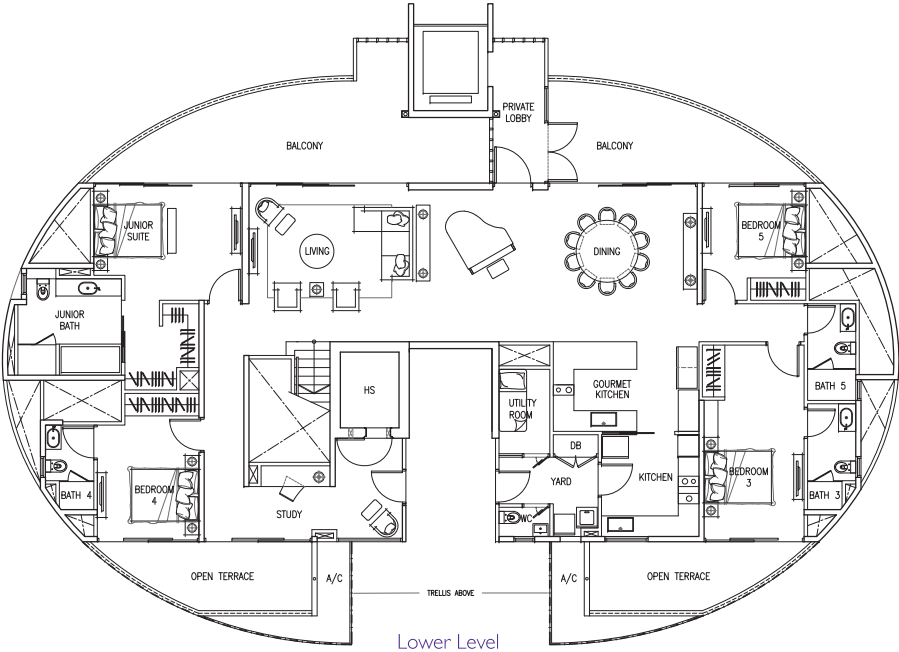

PENTHOUSE

TYPE PH D3

469 sq m (5,048 sq ft)

11 Ocean Way #06-38