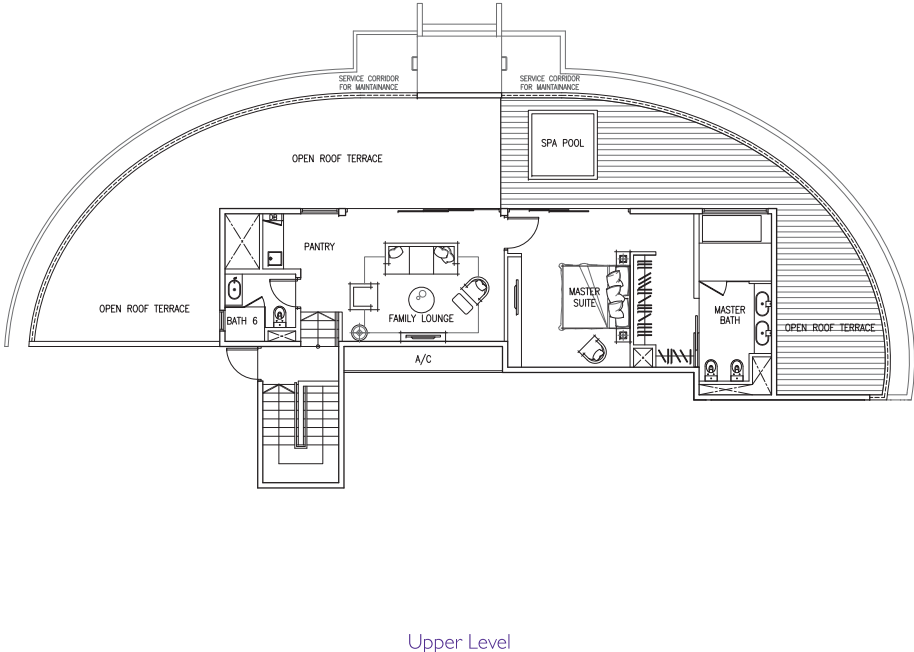

PENTHOUSE

TYPE PH D3

469 sq m (5,048 sq ft)

11 Ocean Way #06-38