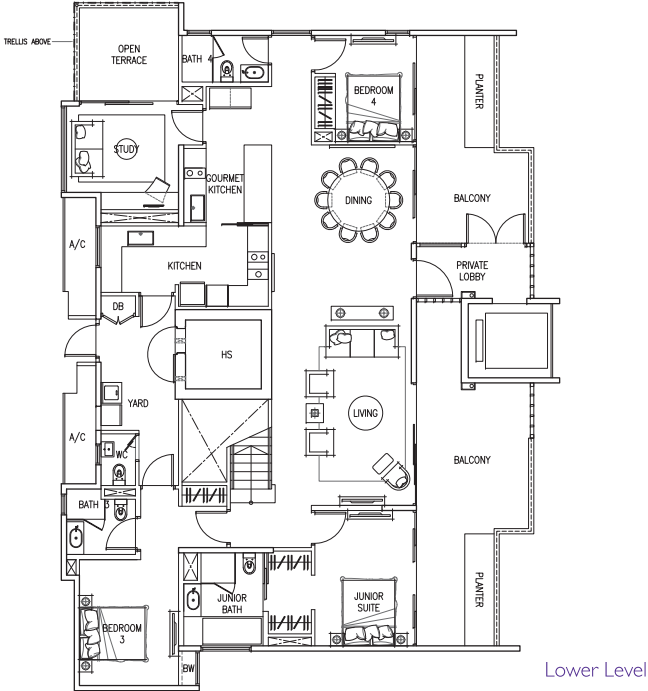

PENTHOUSE

TYPE PH C6

365 sq m (3,929 sq ft)

1 Ocean Way #06-03

Mirror Image

3 Ocean Way #06-05