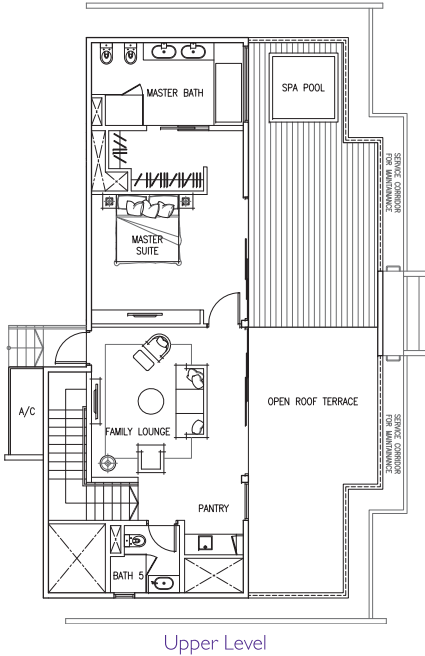

PENTHOUSE

TYPE PH C6

365 sq m (3,929 sq ft)

1 Ocean Way #06-03

Mirror Image

3 Ocean Way #06-05