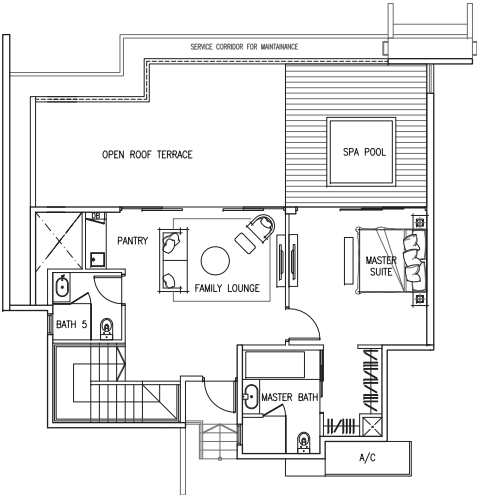

PENTHOUSE

Lower Level

Upper Level

TYPE PH C4a
 309 sq m (3,326 sq ft)
 7 Ocean Way #06-23