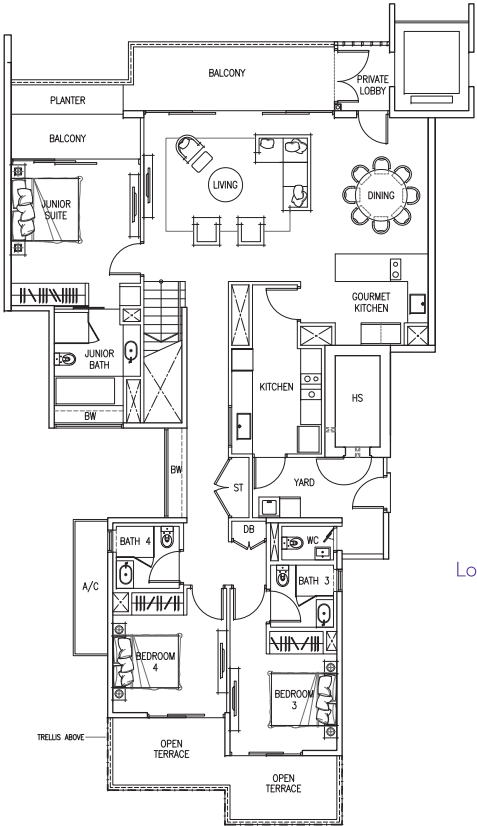

PENTHOUSE

Lower Level

Upper Level

TYPE PH C4a
 309 sq m (3,326 sq ft)
 7 Ocean Way #06-23