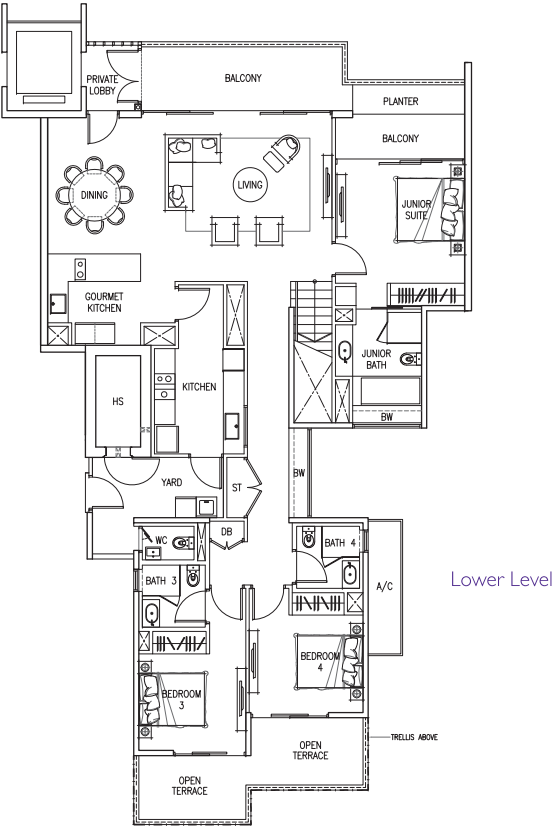

PENTHOUSE

TYPE PH C3b

311 sq m (3,348 sq ft)

7 Ocean Way #06-26