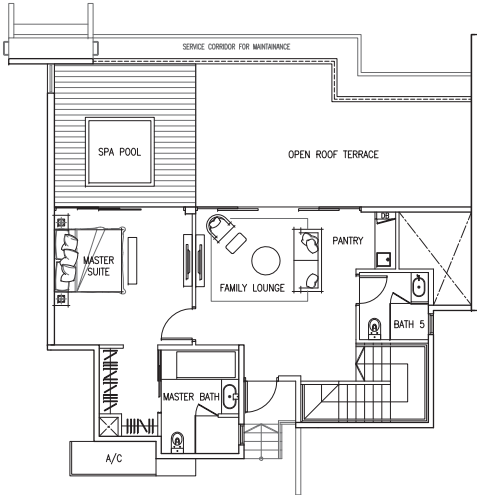

PENTHOUSE

TYPE PH C3b

311 sq m (3,348 sq ft)

7 Ocean Way #06-26