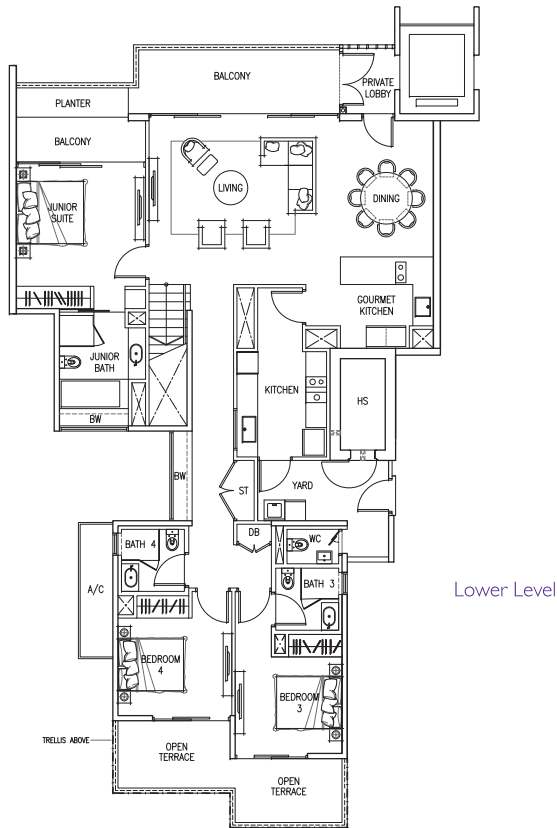

PENTHOUSE

Lower Level

Upper Level

TYPE PH C3a

311 sq m (3,348 sq ft)

7 Ocean Way #06-25

Mirror Image

7 Ocean Way #06-24