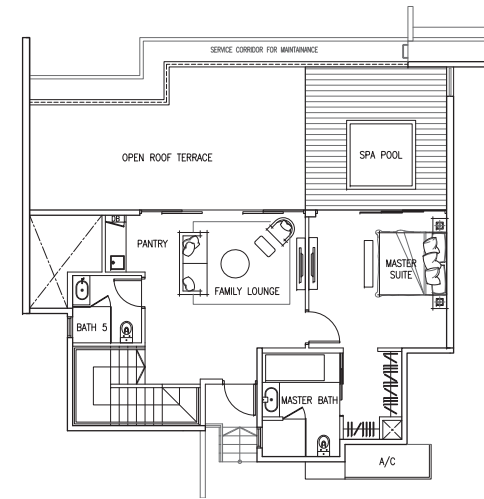

PENTHOUSE

Lower Level

Upper Level

TYPE PH C3a

311 sq m (3,348 sq ft)

7 Ocean Way #06-25

Mirror Image

7 Ocean Way #06-24