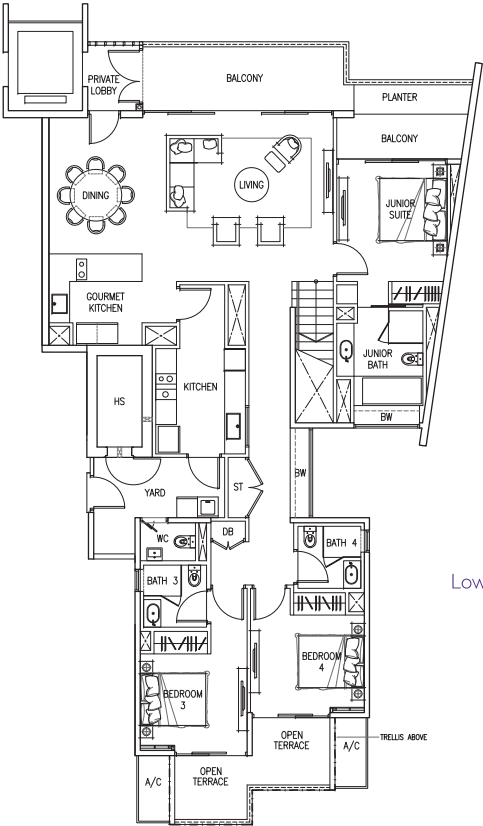

PENTHOUSE

Lower Level

Upper Level

TYPE PH C2a
 301 sq m (3,240 sq ft)
 7 Ocean Way #06-28