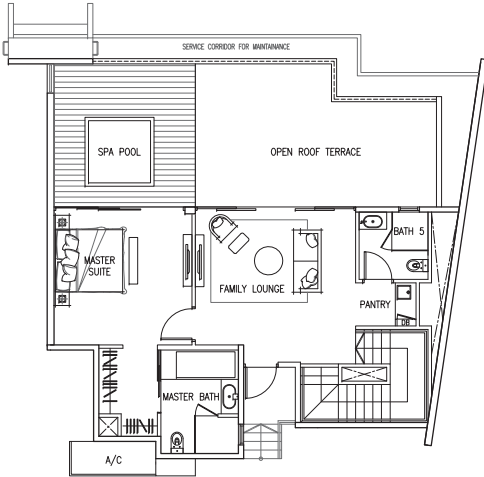

PENTHOUSE

Lower Level

Upper Level

TYPE PH C2a
 301 sq m (3,240 sq ft)
 7 Ocean Way #06-28