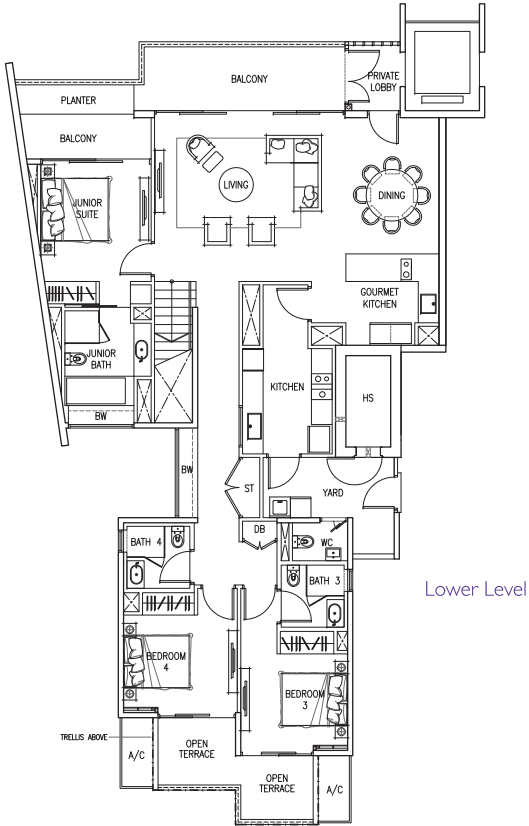

PENTHOUSE

Lower Level

Upper Level

TYPE PH CI

304 sq m (3,272 sq ft)

9 Ocean Way #06-35

Mirror Image

9 Ocean Way #06-30