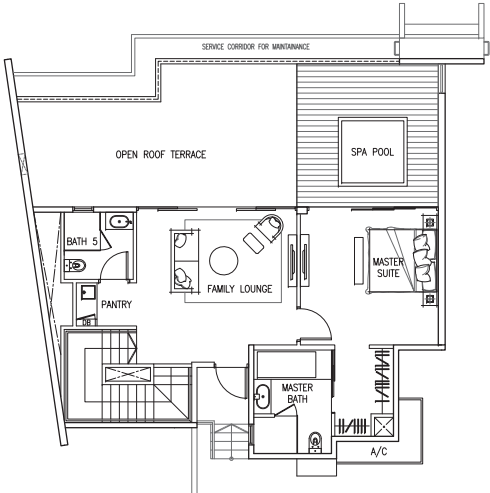

PENTHOUSE

Lower Level

Upper Level

TYPE PH CI

304 sq m (3,272 sq ft)

9 Ocean Way #06-35

Mirror Image

9 Ocean Way #06-30