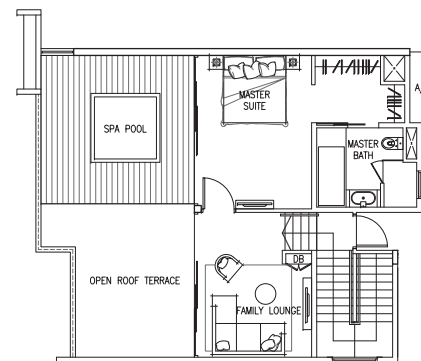

PENTHOUSE

Lower Level

Upper Level

TYPE PH A2

207 sq m (2,228 sq ft)

1 Ocean Way #06-04

Mirror Image

3 Ocean Way #06-08