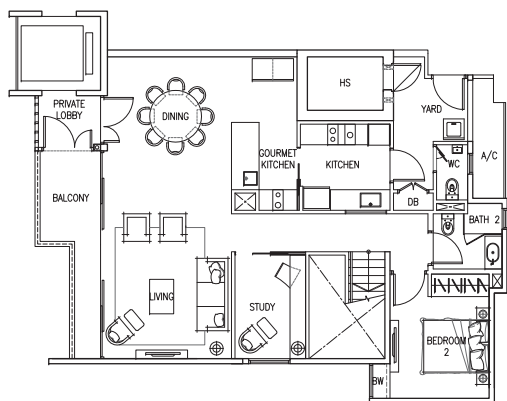

PENTHOUSE

Lower Level

Upper Level

TYPE PH A2

207 sq m (2,228 sq ft)

1 Ocean Way #06-04

Mirror Image

3 Ocean Way #06-08