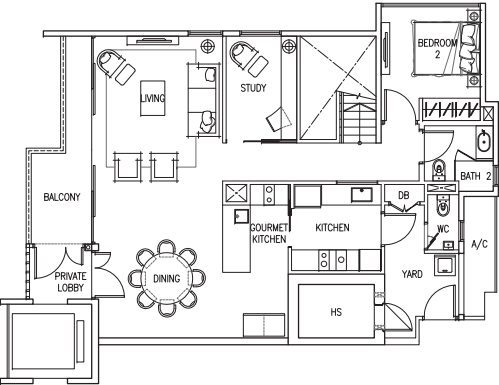

PENTHOUSE

Lower Level

Upper Level

TYPE PH A I

206 sq m (2,217 sq ft)

1 Ocean Way #06-01