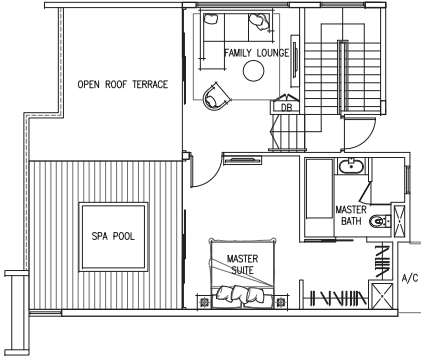

PENTHOUSE

Lower Level

Upper Level

TYPE PH A I

206 sq m (2,217 sq ft)

1 Ocean Way #06-01