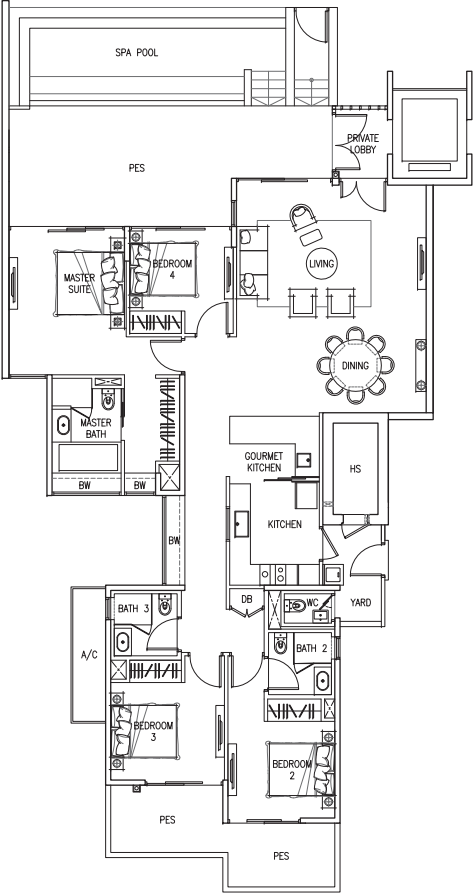

4-BEDROOM APARTMENT

TYPE G-C2

231 sq m (2,486 sq ft)

7 Ocean Way #01-23
#01-27

Mirror Image

7 Ocean Way #01-26