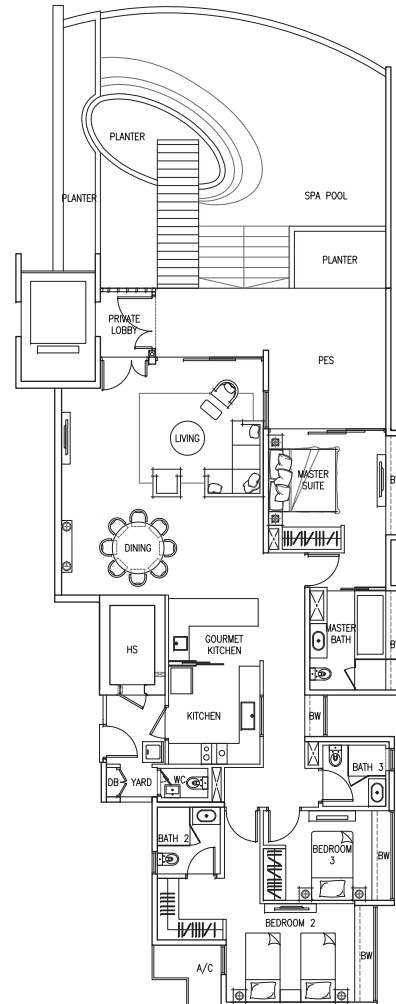

3-BEDROOM APARTMENT

TYPE G-B3

243 sq m (2,616 sq ft)

13 Ocean Way #01-42