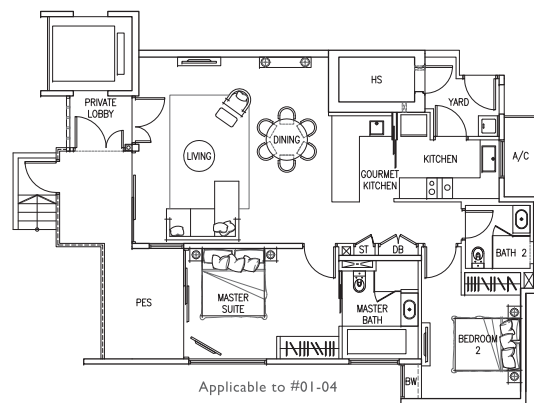

2-BEDROOM APARTMENT

TYPE G-A3

120 sq m (1,292 sq ft)

- 1 Ocean Way #01-04
- 3 Ocean Way #01-05

Mirror Image

- 1 Ocean Way #01-03