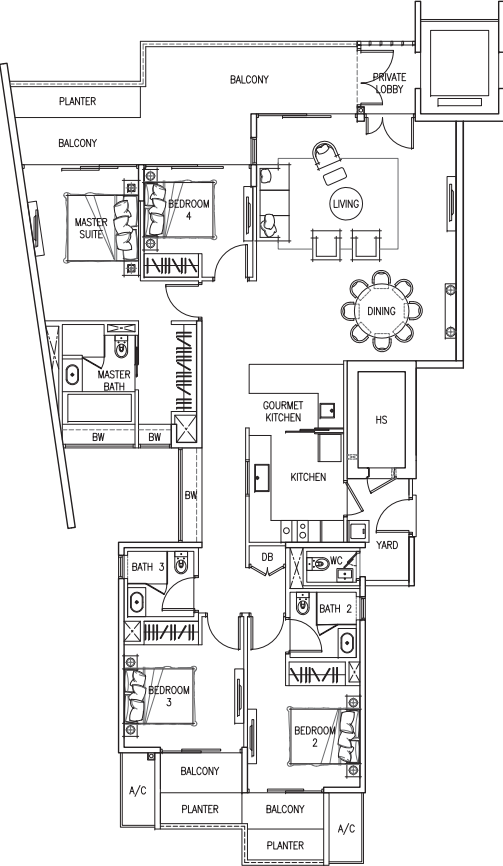

4-BEDROOM APARTMENT

TYPE C1

192 sq m (2,067 sq ft)

- 9 Ocean Way #02-29 to #05-29
- #02-31 to #05-31
- #02-33 to #05-33
- #02-35 to #05-35

Mirror Image

- 7 Ocean Way #02-28 to #05-28
- 9 Ocean Way #02-30 to #05-30
- #02-32 to #05-32
- #02-34 to #05-34