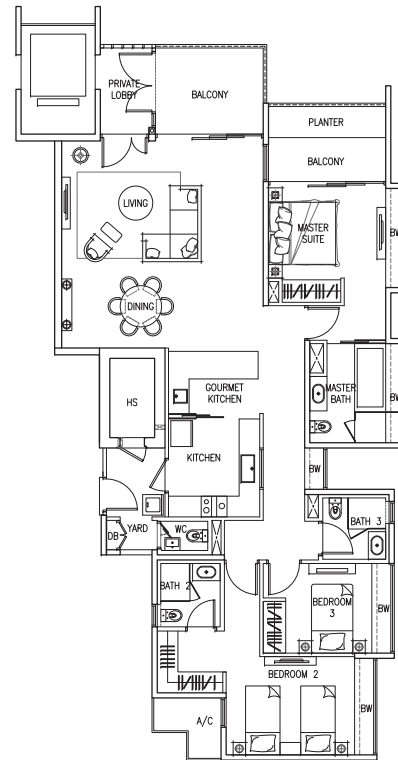

## 3-BEDROOM APARTMENT

### TYPE B3

163 sq m (1,755 sq ft)

13 Ocean Way #02-42 to #05-42