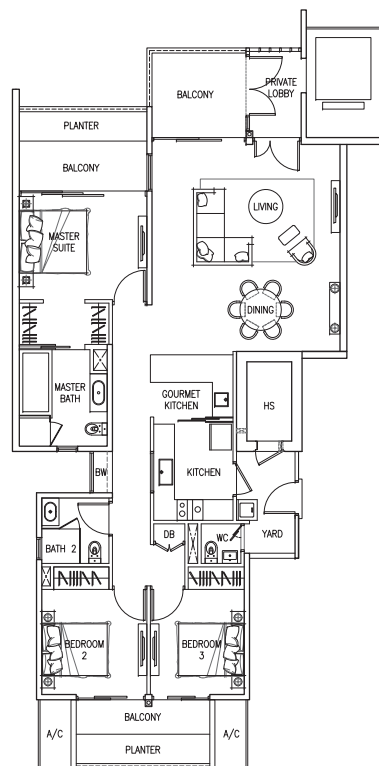

## 3-BEDROOM APARTMENT

### TYPE B1d

154 sq m (1,658 sq ft)

- 5 Ocean Way #02-11 to #05-11
- #02-13 to #05-13
- #02-15 to #05-15
- #02-17 to #05-17
- #02-19 to #05-19
- #02-21 to #05-21
- 13 Ocean Way #02-39 to #05-39
- #02-41 to #05-41