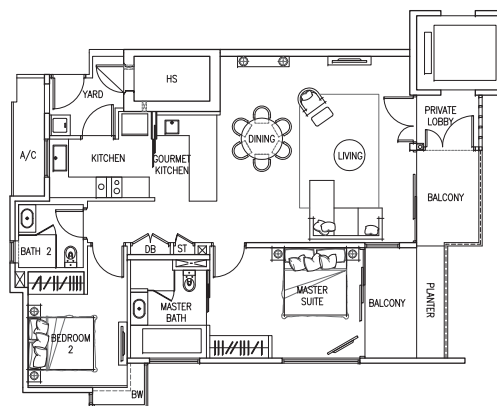

2-BEDROOM APARTMENT

TYPE A4

117 sq m (1,259 sq ft)

3 Ocean Way #02-06 to #05-06

Mirror Image

3 Ocean Way #03-07 to #05-07