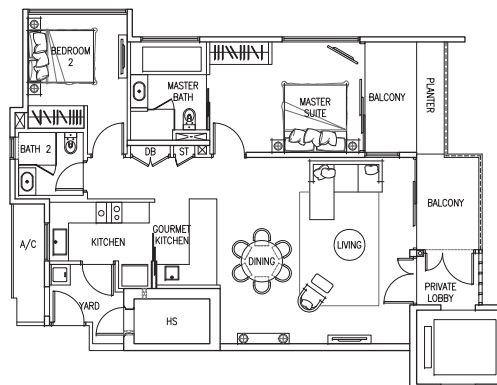

2-BEDROOM APARTMENT

TYPE A2

115 sq m (1,238 sq ft)

1 Ocean Way #02-02 to #05-02

Mirror Image

1 Ocean Way #02-01 to #05-01