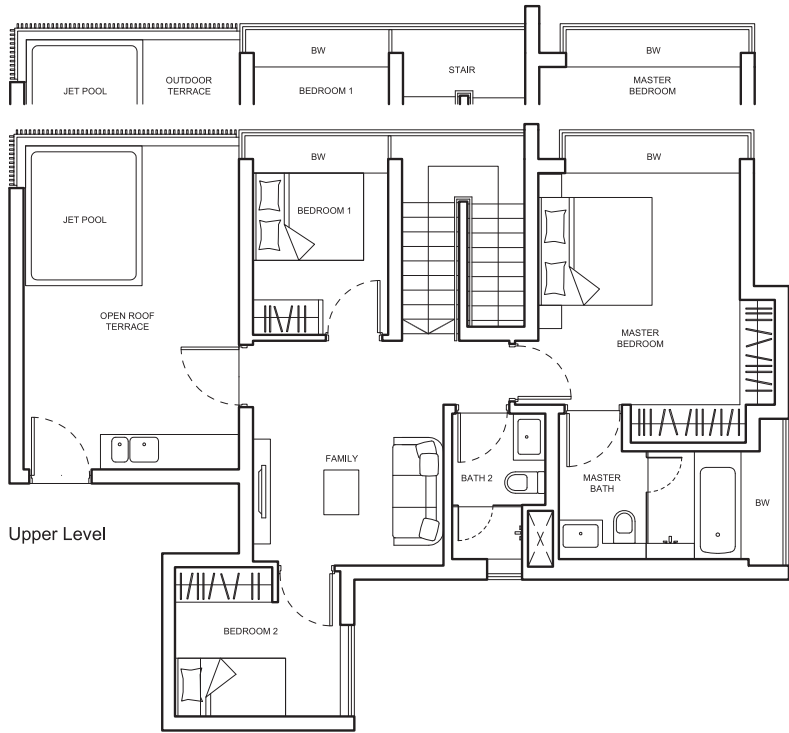

PENTHOUSE

TYPE E2
206 sq m (2217 sq ft)

BLK 117
#11-54

BLK 105
#13-14

Upper Level

BLK 117
#11-54

BLK 105
#13-14

Lower Level