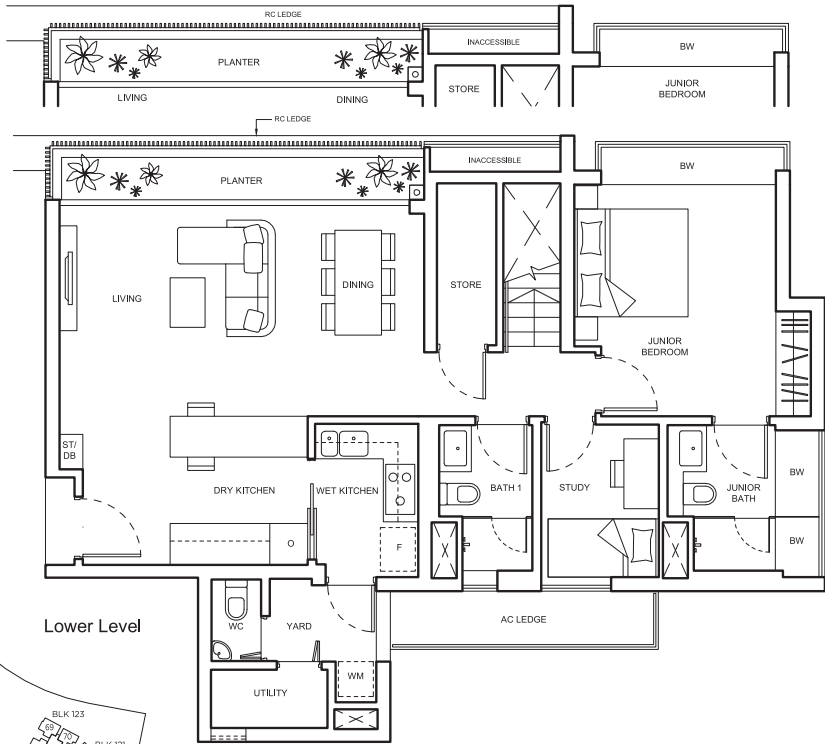

PENTHOUSE

TYPE E2
206 sq m (2217 sq ft)

BLK 117
#11-54

BLK 105
#13-14

Upper Level

BLK 117
#11-54

BLK 105
#13-14

Lower Level