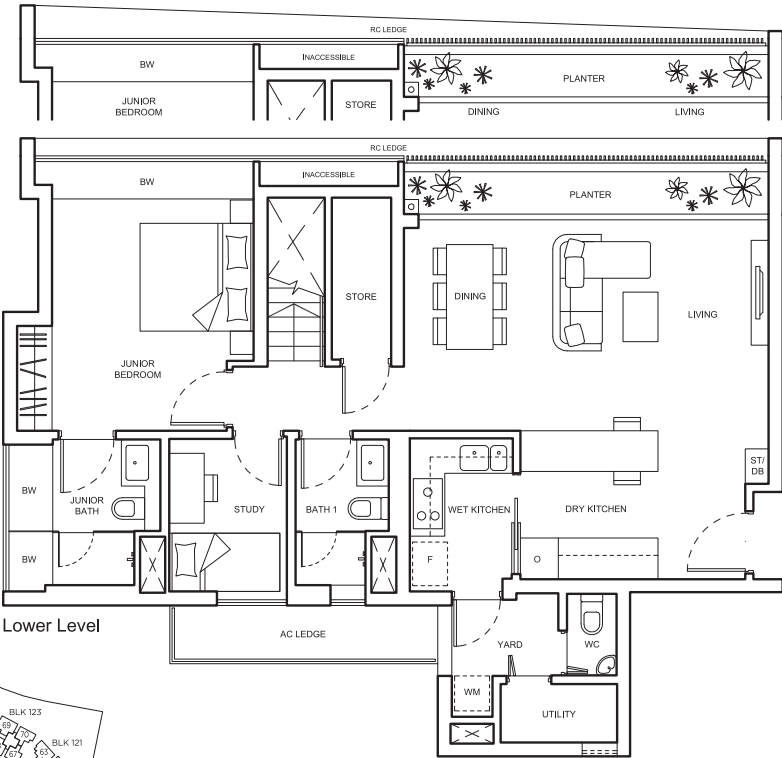

PENTHOUSE

TYPE E1
206 sq m (2217 sq ft)

BLK 121
#11-65

BLK 105
#13-11

Upper Level

BLK 121
#11-65

BLK 105
#13-11

Lower Level