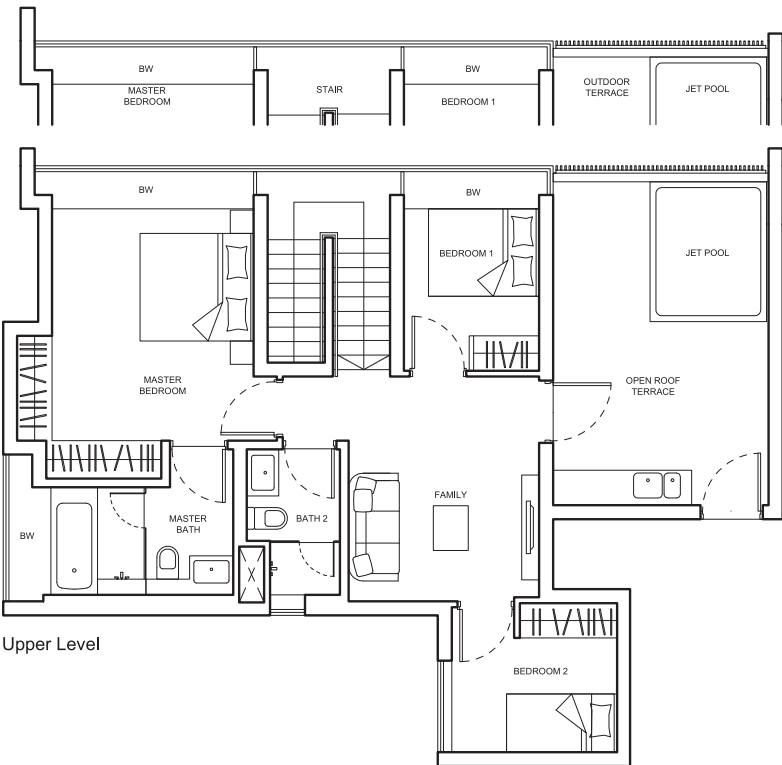

PENTHOUSE

TYPE E1
206 sq m (2217 sq ft)

BLK 121
#11-65

BLK 105
#13-11

Upper Level

BLK 121
#11-65

BLK 105
#13-11

Lower Level