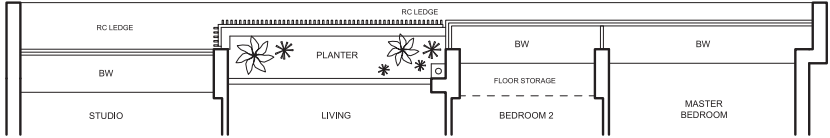

4-BEDROOM DUAL KEY

TYPE DK-2 130 sq m (1399 sq ft)

- | | |
|----------------|-----------------|
| BLK 111 | BLK 115 |
| #02-30* | #04-43 (mirror) |
| #05-30 | #05-43*(mirror) |
| #06-30* | #08-43 (mirror) |
| #09-30 | #09-43*(mirror) |
| #10-30* | |

TYPE DK-1 130 sq m (1399 sq ft)

- | | |
|----------------|-----------------|
| BLK 111 | BLK 115 |
| #03-30 | #02-43 (mirror) |
| #04-30 | #03-43 (mirror) |
| #07-30 | #06-43 (mirror) |
| #08-30 | #07-43 (mirror) |
| #11-30 | #10-43 (mirror) |
| #12-30 | #11-43 (mirror) |