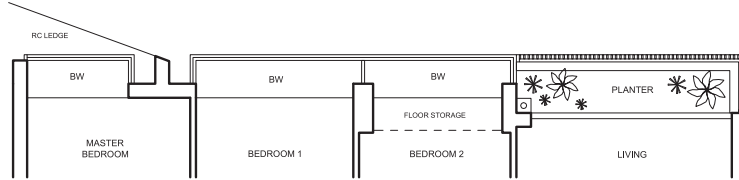

3-BEDROOM APARTMENT

TYPE C1c-2

99 sq m (1066 sq ft)

- | | |
|----------------|-----------------|
| BLK 111 | BLK 115 |
| #03-25 | #02-48 (mirror) |
| #04-25* | #03-48*(mirror) |
| #07-25 | #06-48 (mirror) |
| #08-25* | #07-48*(mirror) |
| #11-25 | #10-48 (mirror) |
| #12-25* | #11-48*(mirror) |

TYPE C1c-1

99 sq m (1066 sq ft)

- | | |
|----------------|-----------------|
| BLK 111 | BLK 115 |
| #02-25* | #04-48 (mirror) |
| #05-25 | #05-48*(mirror) |
| #06-25* | #08-48 (mirror) |
| #09-25 | #09-48*(mirror) |
| #10-25* | #12-48 (mirror) |
| #13-25 | #13-48*(mirror) |
| #14-25* | |

*unit without RC ledge