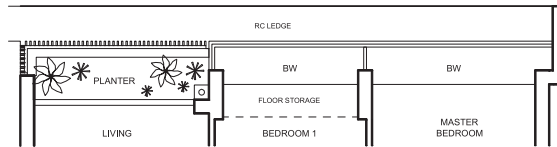

BLK 119

- #03-58 (mirror)
- #04-58* (mirror)
- #07-58 (mirror)
- #08-58* (mirror)
- #11-58 (mirror)
- #12-58* (mirror)