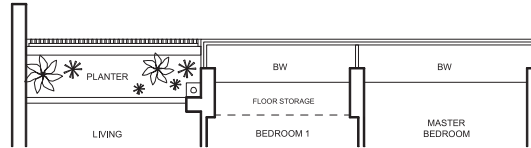

2-BEDROOM APARTMENT

TYPE B1c-3

68 sq m (732 sq ft)

BLK 119

- #02-58 (mirror)
- #05-58 (mirror)
- #06-58 (mirror)
- #09-58 (mirror)
- #10-58 (mirror)