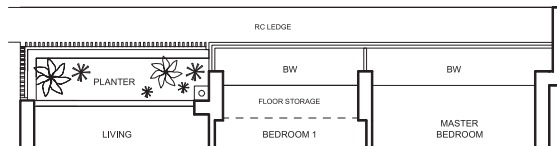

BLK 119

- #02-60*
- #05-60
- #06-60*
- #09-60
- #10-60*