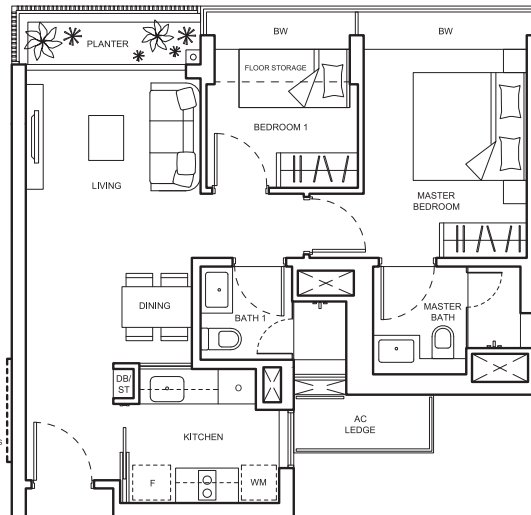

BLK 119

- #03-60
- #04-60
- #07-60
- #08-60
- #11-60
- #12-60

*unit without RC ledge