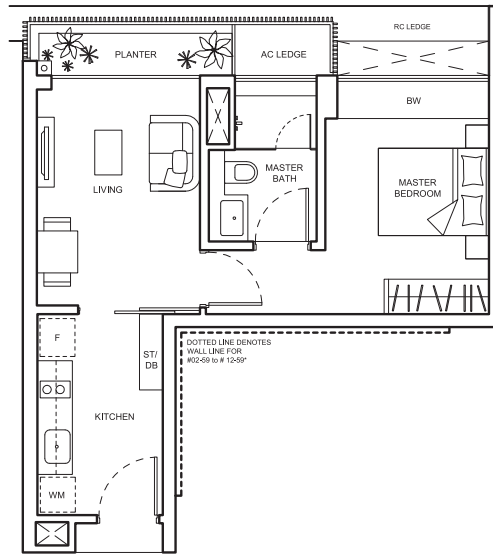

1-BEDROOM APARTMENT

TYPE A1b-2

47 sq m (506 sq ft)

- | | |
|------------------|----------------|
| BLK 119 | BLK 119 |
| #03-59 (mirror) | #03-62 |
| #04-59* (mirror) | #04-62* |
| #07-59 (mirror) | #07-62 |
| #08-59* (mirror) | #08-62* |
| #11-59 (mirror) | #11-62 |
| #12-59* (mirror) | #12-62* |

TYPE A1b-1

47 sq m (506 sq ft)

- | | |
|------------------|----------------|
| BLK 119 | BLK 119 |
| #02-59* (mirror) | #01-62 |
| #05-59 (mirror) | #02-62* |
| #06-59* (mirror) | #05-62 |
| #09-59 (mirror) | #06-62* |
| #10-59* (mirror) | #09-62 |
| | #10-62* |

*unit without RC ledge